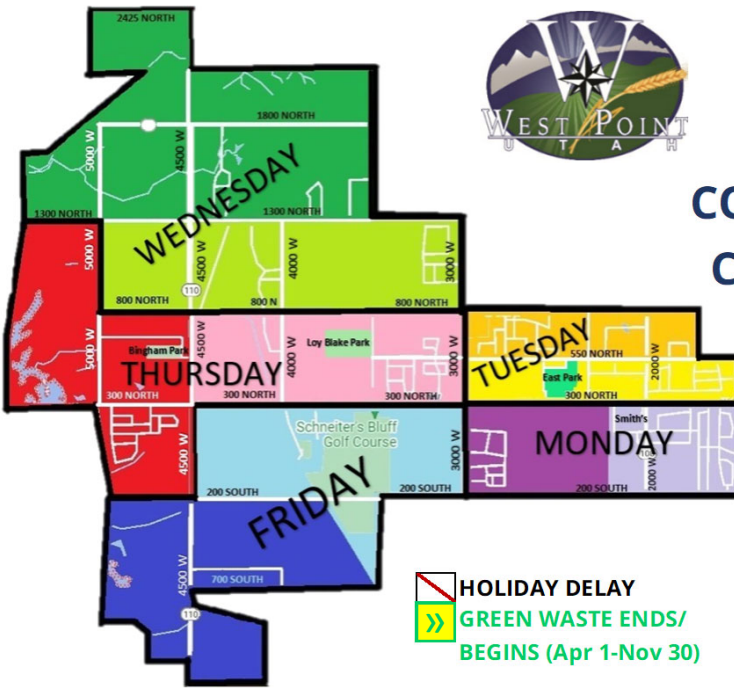

2023 WASTE COLLECTION CALENDAR

RECYCLING:

DARK WEEKS

Dark Purple,
Dark Yellow,
Dark Green, Red,
Dark Blue

LIGHT WEEKS

Light Purple,
Light Yellow,
Light Green, Pink,
Light Blue

HOLIDAY DELAY

**GREEN WASTE ENDS/
BEGINS (Apr 1-Nov 30)**

WASTE COLLECTION

- * REGULAR GARBAGE COLLECTION IS WEEKLY.
- * RECYCLING COLLECTION IS EVERY OTHER WEEK (SAME COLLECTION DAY)
- * PLACE CANS ON THE CURB **BEFORE 6 AM** ON YOUR COLLECTION DAY

OBSERVED HOLIDAYS